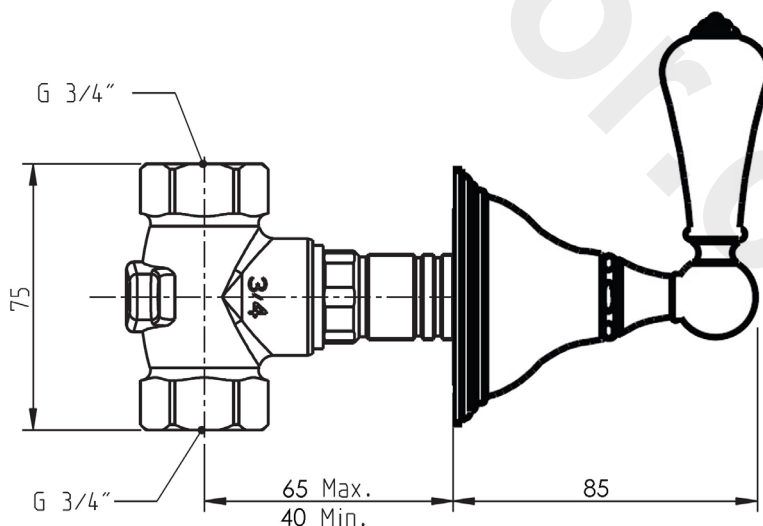

technical specifications

Codes: **32217A3**
(porcelain lever)

32217A2
(metal lever)

32217A1
(crystal lever)

ASBURY

3/4" wall stop valve

www.cifial.co.uk
cifialuk@btconnect.com

dimensions mm